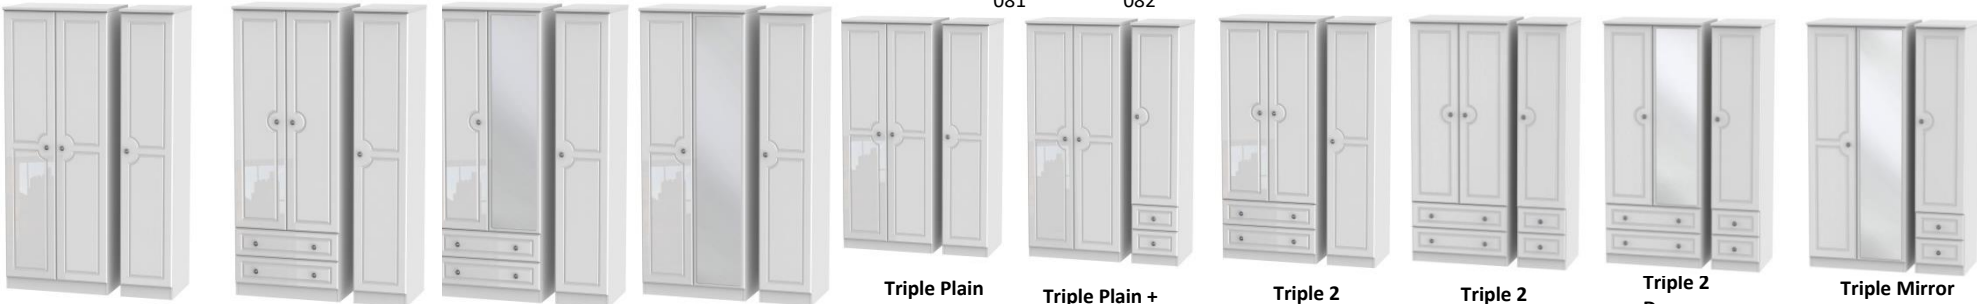

PEMBROKE BEDROOM

Finishes available

White Gloss

White

Cream

Light Oak

Kaschmir Ash

Kneehole
79.5 x 127.5 x
41.5cm
030

Vanity
79.5 x 93 x
41.5cm
031

Desk
79.5 x 120 x
41.5cm
032

Stool
51 x 48x
37.5cm
040

Small Mirror
50.5 x 48 x
14cm
044

Large Mirror
49 x 74.5 x
14cm
047

Barsleys
DEPARTMENT STORE • PADDOCK WOOD

01892 833464
[email: furn@barsleys.co.uk](mailto:furn@barsleys.co.uk)
www.barsleys.co.uk/all-furniture

2' 6 Plain Midi Robe 127 x 77 x 53.5cm 058
Childs Robe 127 x 77 x 53.5cm 059
2' 6 Mirror Robe 182.5x 74 x 53.5cm 057
2' 6 Plain Robe 182.5x 74 x 53.5cm 060
2' 6 2 Drawer Robe 182.5x 74 x 53.5cm 061
2' 6 2 Drawer Mirror Robe 182.5x 74 x 53.5cm 062
3'0 Combi Robe 197 x 74 x 53cm 080
Tall 2' 6 Plain Robe 197 x 74 x 53cm 080
Tall 2' 6 2 Drawer Robe 197 x 74 x 53cm 081
Tall 2' 6 2 Drawer Mirror Robe 197 x 74 x 53cm 082
Tall 2' 6 Double Hanging Robe 197 x 74 x 53cm 085
Tall 2' 6 Mirror Robe 197 x 74 x 53cm 087
Sliding Robe 197 x 74 x 53cm 110
Triple 2 Drawer Mirror Robe 182.5 x 111 x 53cm 132
Triple Mirror Robe 182.5 x 111 x 53cm 137

Tall Triple Plain Robe 197 x 111 x 53cm 140
Tall Triple 2 Drawer Robe 197 x 111 x 53cm 141
Tall Triple 2 Drawer Mirror Robe 197 x 111 x 53cm 142
Tall Triple Mirror Robe 197 x 111 x 53cm 147
Triple Plain Robe 182.5 x 111 x 53cm 130
Triple Plain + Drawer Robe 182.5 x 111 x 53cm 150
Triple 2 Drawer Robe 182.5 x 111 x 53cm 131
Triple 2 Drawer + Drawer Robe 182.5 x 111 x 53cm 151
Triple 2 Drawer Mirror + Drawer Robe 182.5 x 111 x 53cm 152
Triple Mirror + Drawer Robe 182.5 x 111 x 53cm 157