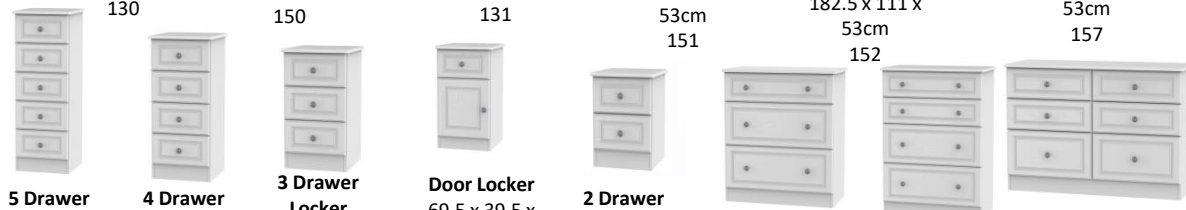

5 Drawer Locker 107.5 x 39.5 x 41.5cm 003
4 Drawer Locker 88.5 x 39.5 x 41.5cm 002
3 Drawer Locker 69.5 x 39.5 x 41.5cm 001
Door Locker 69.5 x 39.5 x 41.5cm 004
2 Drawer Locker 50.5 x 39.5 x 41.5cm 005
3 Drawer Deep Chest 88.5 x 76.5 x 41.5cm 049
4 Drawer Deep Chest 88.5 x 76.5 x 41.5cm 050
6 Drawer Midi Chest 79.5 x 112 x 41.5cm 015